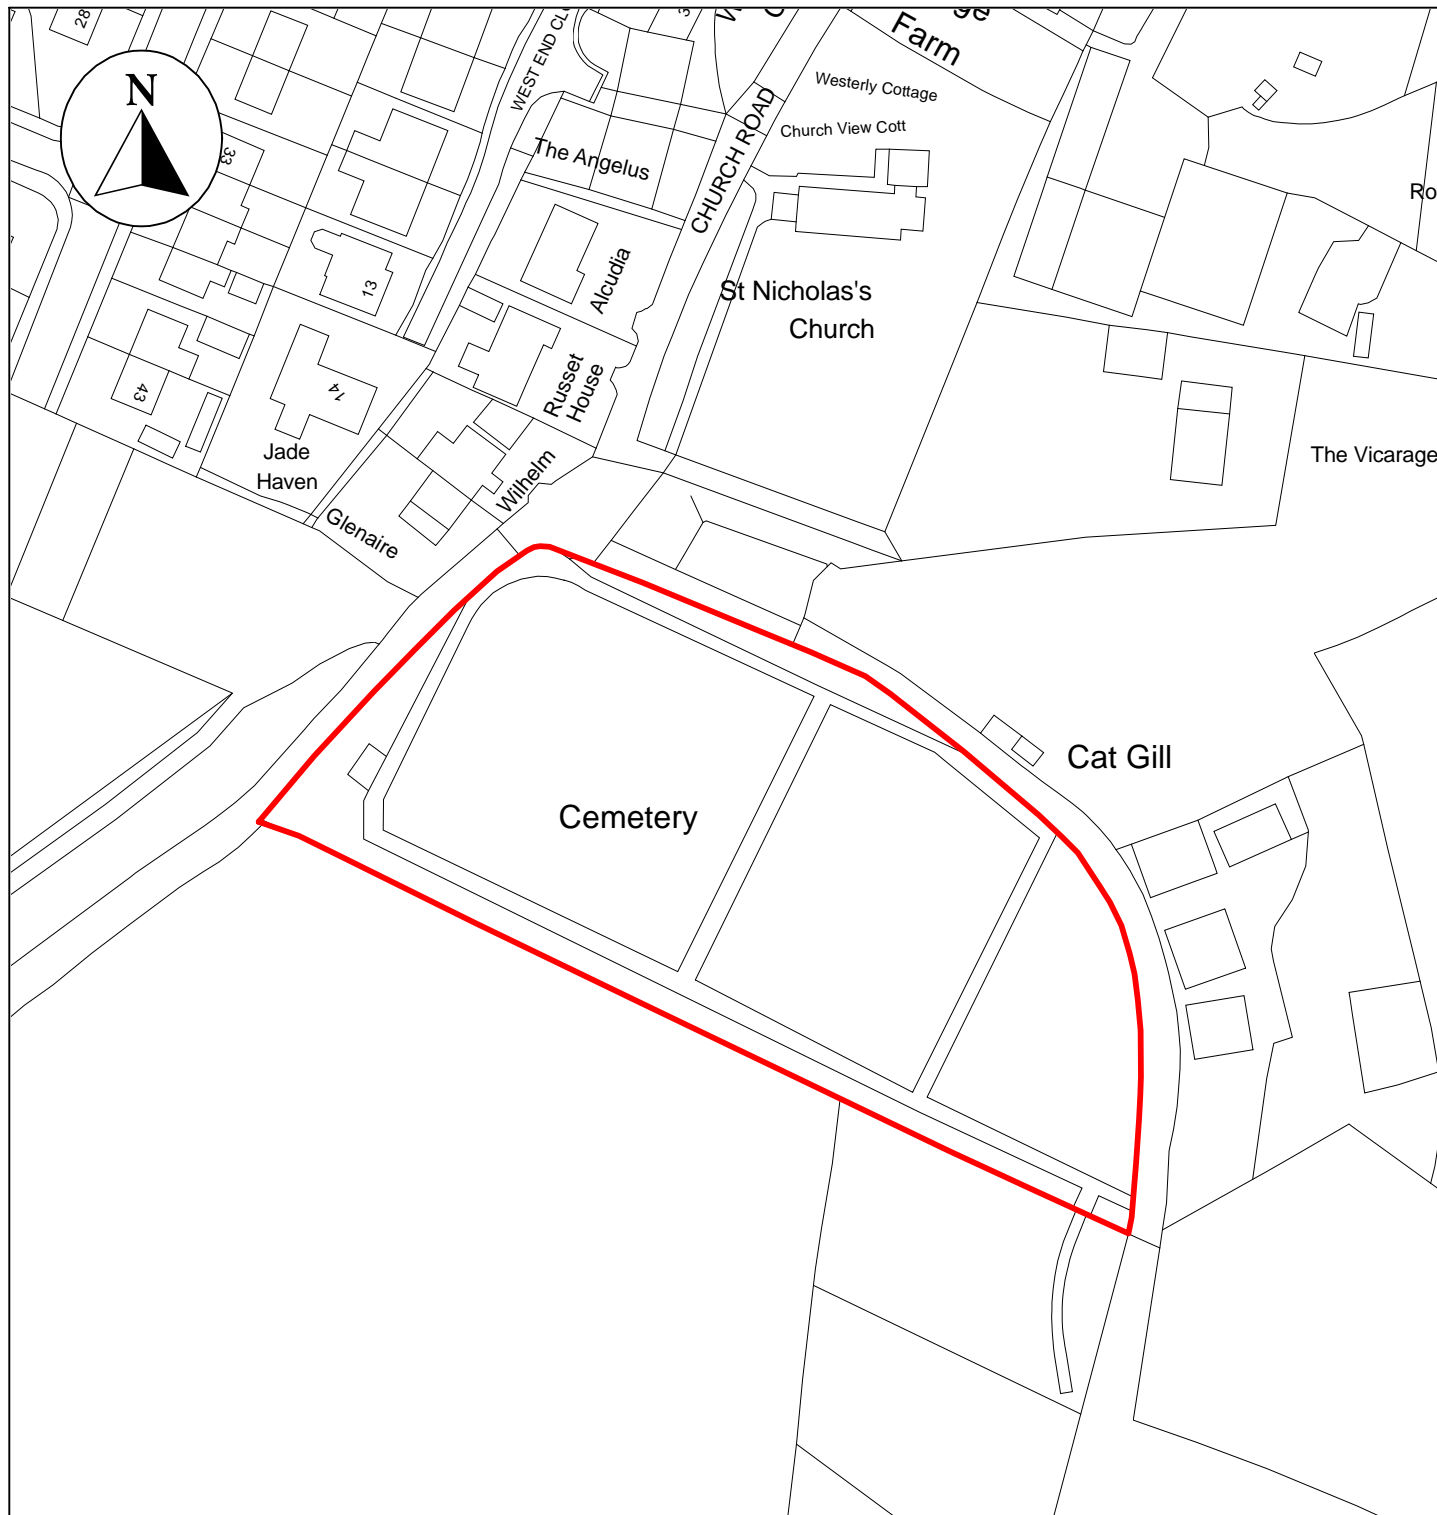

Public Space Protection Order Cumberland Council 2024

ANTI-SOCIAL BEHAVIOUR CRIME AND
POLICING ACT 2014

**Flimby Cemetery, 41 Grange Avenue, Flimby,
Maryport, CA15 8RE**

Neighbourhoods
Education and Enforcement
Allerdale House
Workington
CA14 3YJ

Scale: 1 : 1,250
Date: February 2024

©crown copyright database rights 2024
ordnance survey AC0000861732